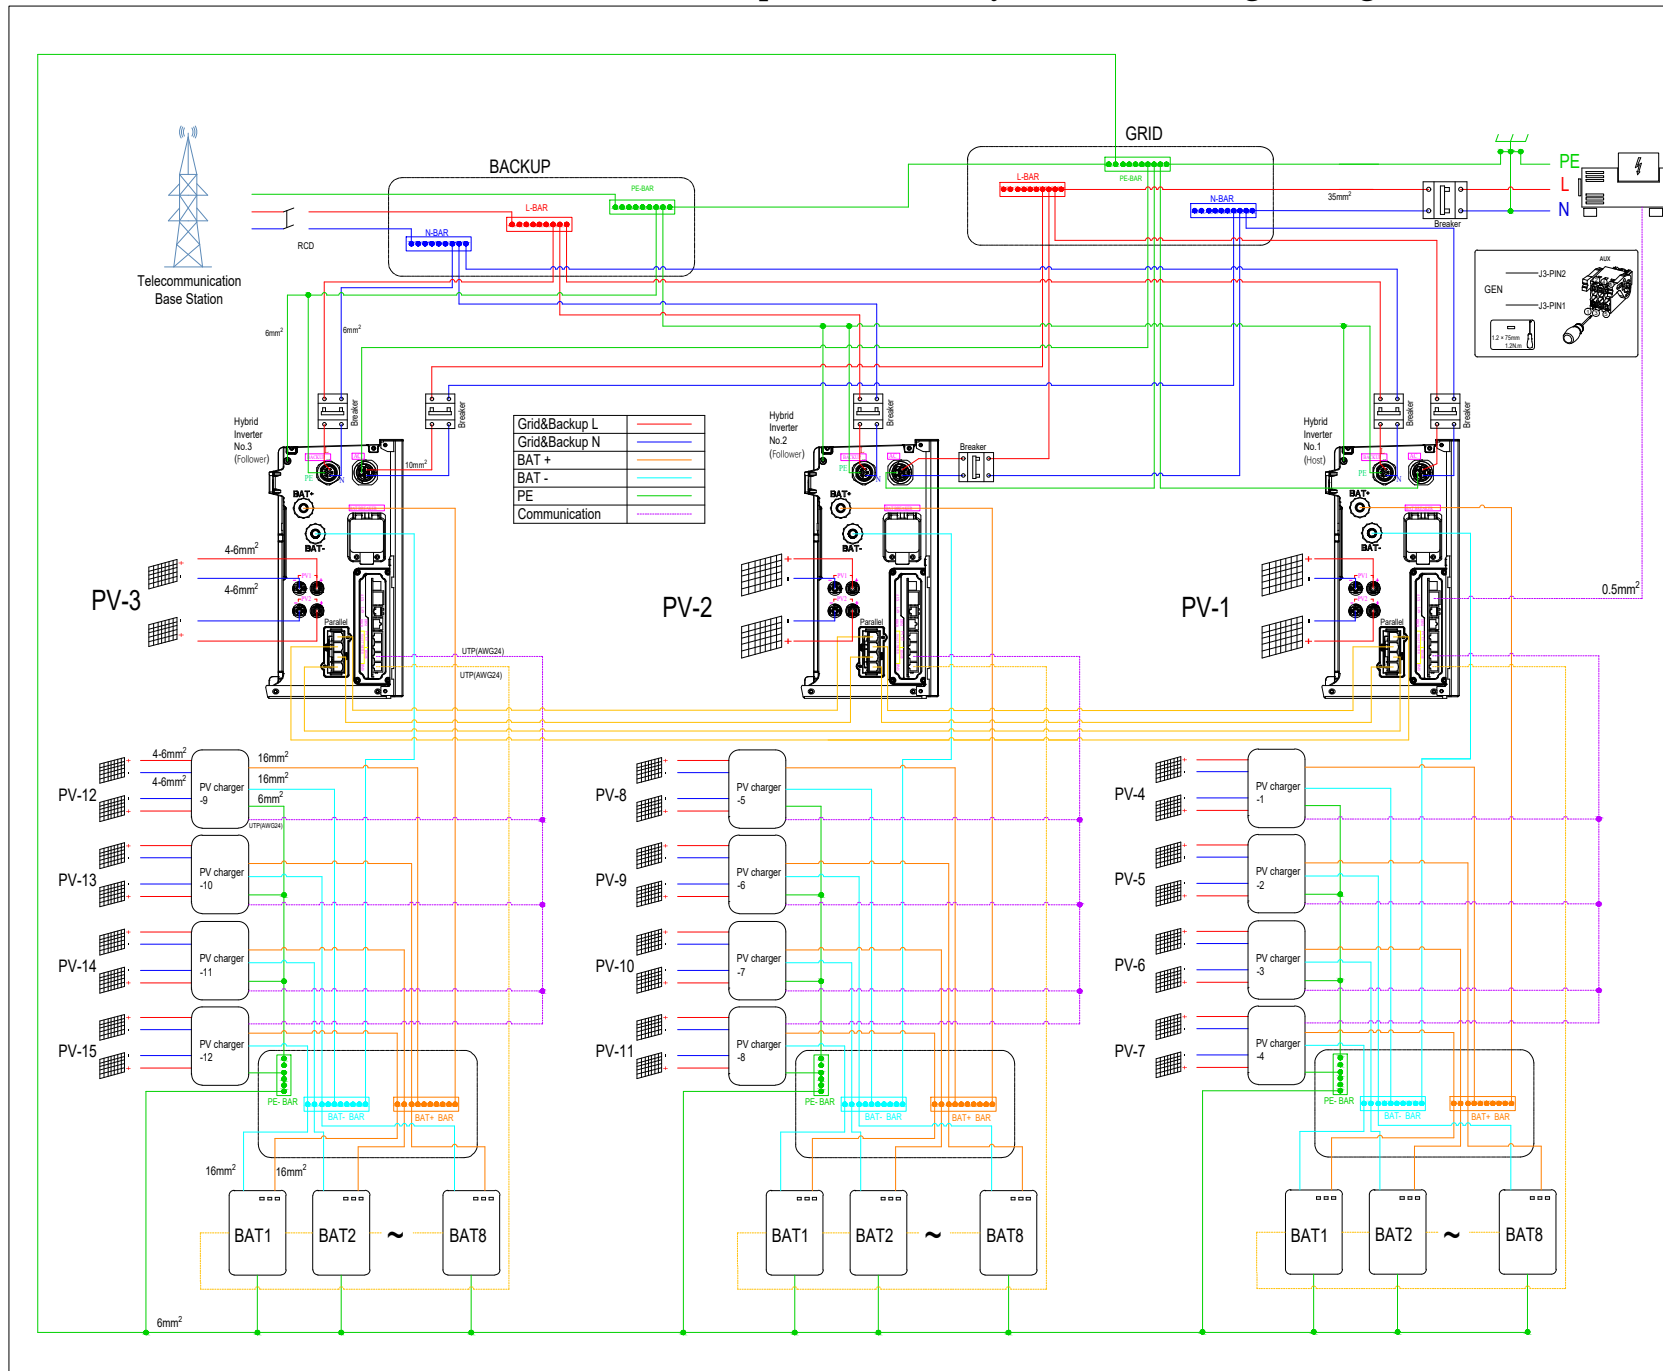

SMILE-G3-S5 (Off Grid) parallel system wiring diagram

SMILE-G3-S5 (On Grid) parallel system wiring diagram